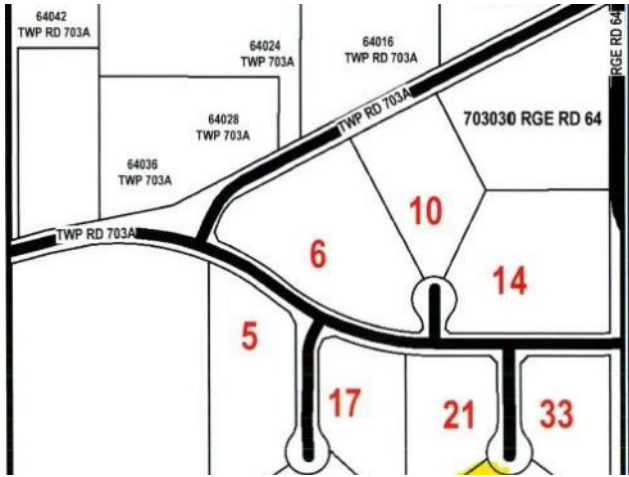

25 64031 Township Road 703A
Grande Prairie, County of, Alberta

MLS # GP205785

\$239,900

Division:	Dunes West		
Type:	Acreage Vacant Land		
Style:	-		
Size:	-	Age:	-
Beds:	-	Baths:	-
Possession:	Immediate		
Garage:	-		
Driveway:	-		

Heating:	-	Water:	-
Floors:	-	Sewer:	-
Roof:	-	Taxes:	\$ 1,100
Basement:	-	Condo Fee:	-
Exterior:	-	Lot Fee:	-
Land:	-	Maintenance Fee:	-
Features:	-		

Inclusions: -

Amazing acreage lot with tons of trees and super private location. Quiet area with no rear neighbors. Build your dream home today with power & gas to the property line. 2.62 acres and zoned CR-2, this lot is definitely worth a look.